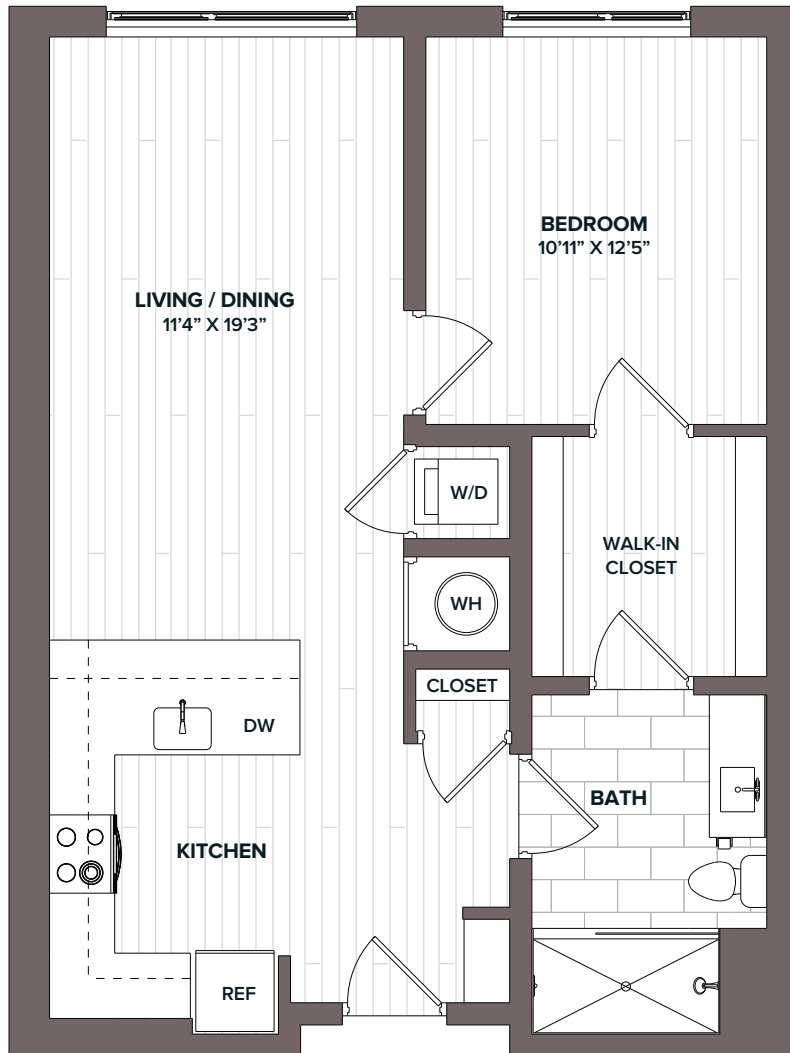

A2

1 Bed | 1 Bath | 805-837 sqft

88 ARSENAL YARDS BLVD

5TH FLOOR

6TH FLOOR

7TH FLOOR

RESIDENCE

RENT

AVAILABILITY