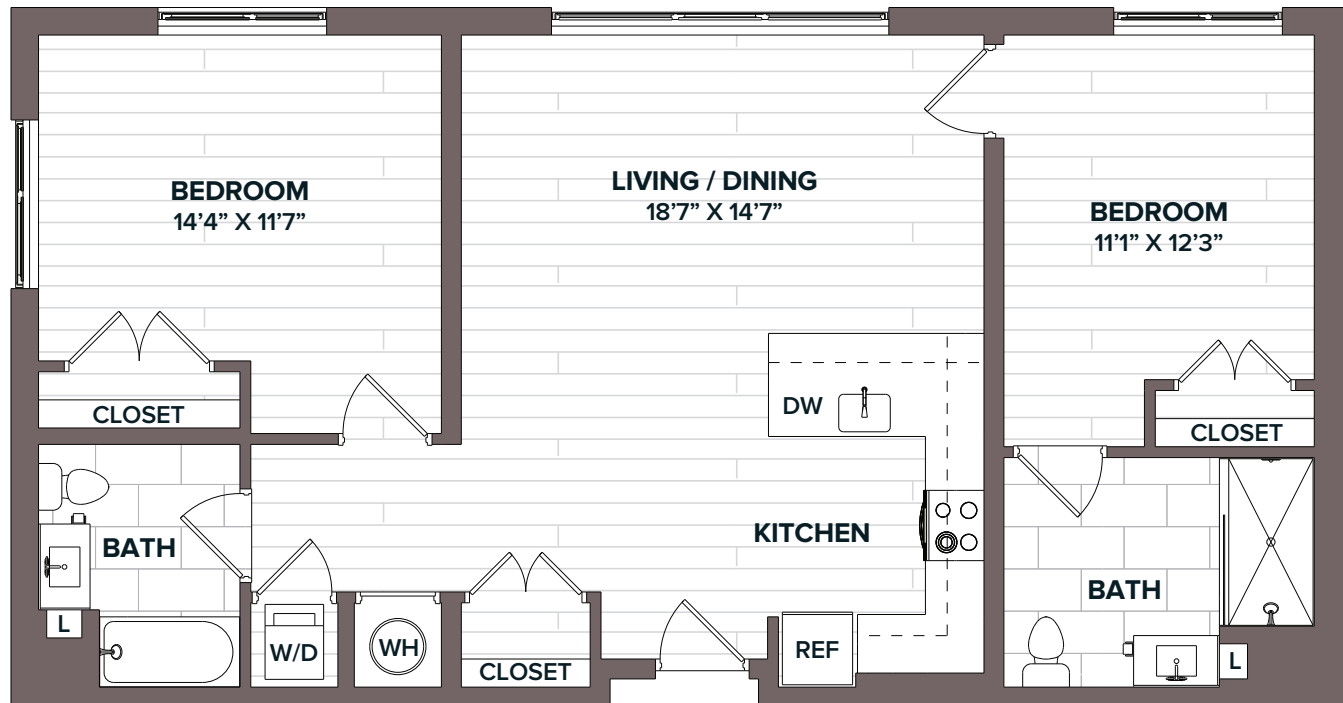

B1

2 Bed | 2 Bath | 1,178 sqft

88 ARSENAL YARDS BLVD

RESIDENCE

RENT

AVAILABILITY