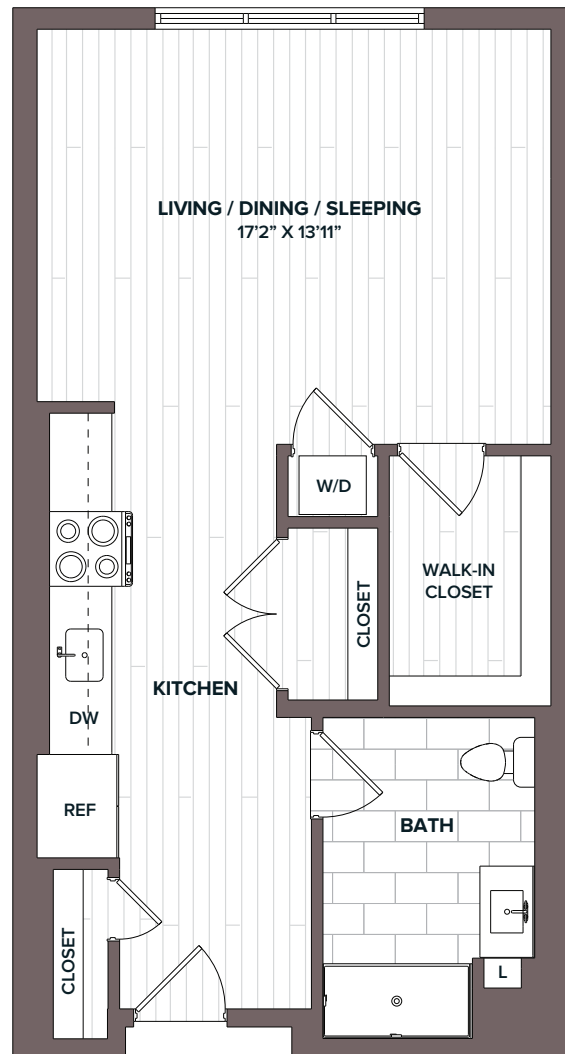

S1

Studio | 1 Bath | 631-687 sqft

66 BOND ST

RESIDENCE

RENT

AVAILABILITY

Blvd & Bond | 88 Arsenal Yards Blvd. | Watertown, MA 02472 | BlvdBond.com | 617-600-7308 |

BOZZUTO

Elevations and floor plans are artist's renderings and are shown for illustration purposes only. All square feet are approximate only. Pricing is subject to change.