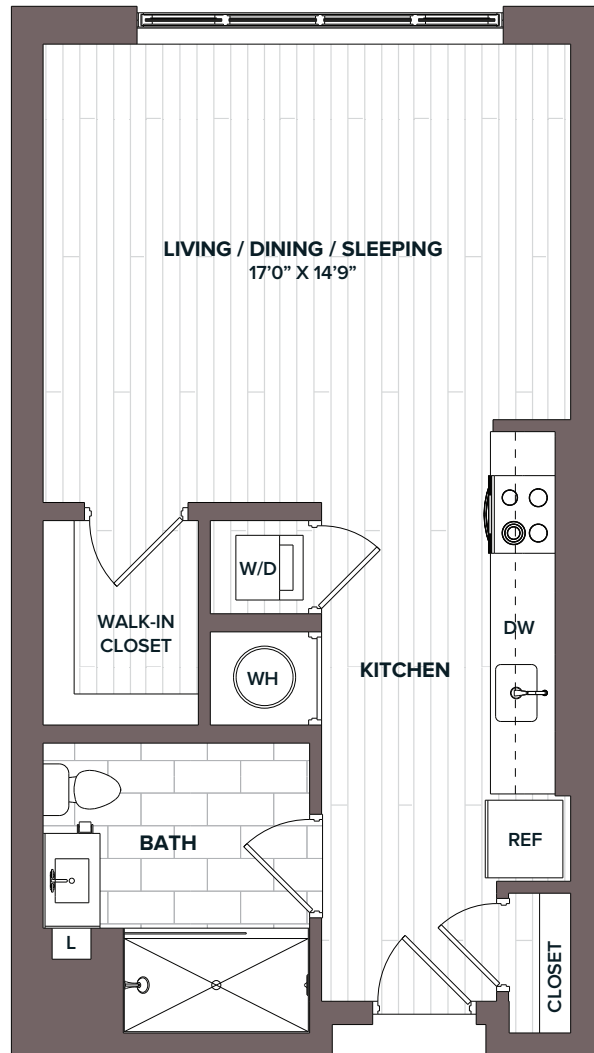

S1

Studio | 1 Bath | 606-617 sqft

88 ARSENAL YARDS BLVD

5TH FLOOR

6TH FLOOR

7TH FLOOR

RESIDENCE

RENT